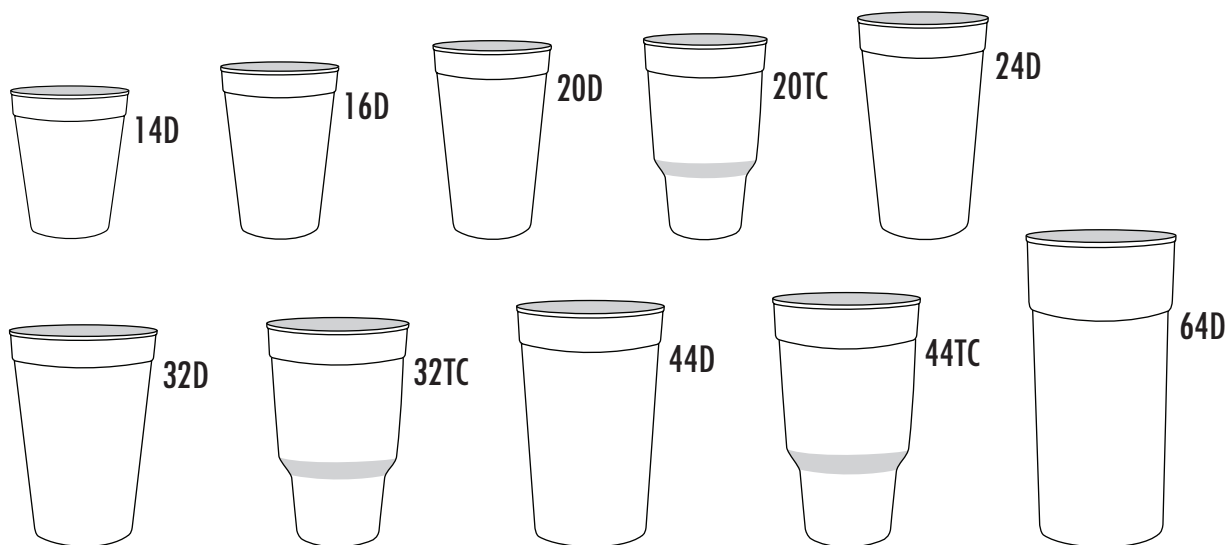

LARGE Foam Drink Cups - HOT OR COLD

STOCK #	14D	16D	20D	20TC	24D	32D	32TC	44D	44TC	64D	
Cup Capacity	14 oz.	16 oz.	20 oz.	20 oz.	24 oz.	32 oz.	32 oz.	44 oz.	44 oz.	64 oz.	
CASE SPECIFICATIONS											
Case Quantity	500	500	500	300	500	500	500	300	300	100	
Package Quantity	20	20	20	20	10	25	25	15	15	5	
Weight	6.3	6.5	7.8	5.7	9.3	11.5	11.5	9.8	9.8	7.0	
Cube	4.3	4.7	5.6	5.3	7.0	7.6	8.0	8.5	7.6	7.6	
UPC	14500	16500	20500	12020	24500	32500	50032	44300	30044	64100	
Lids	L14D L16SL L16DL	L14D L16SL L16DL	L14D L16SL L16DL	L14D L16SL L16DL	L14D L16SL L16DL	L14D L16SL L16DL	L32D L32DV	L32D L32DV	L32D L32DV	L32D	L32D

All LARGE foam cup sizes are printable.

Our containers and cups are made of expanded polystyrene, commonly referred to as "foam" and are recyclable where recycling for the #6 symbol is available. The insulating properties of our foam products make them ideal for **both hot or cold applications.**